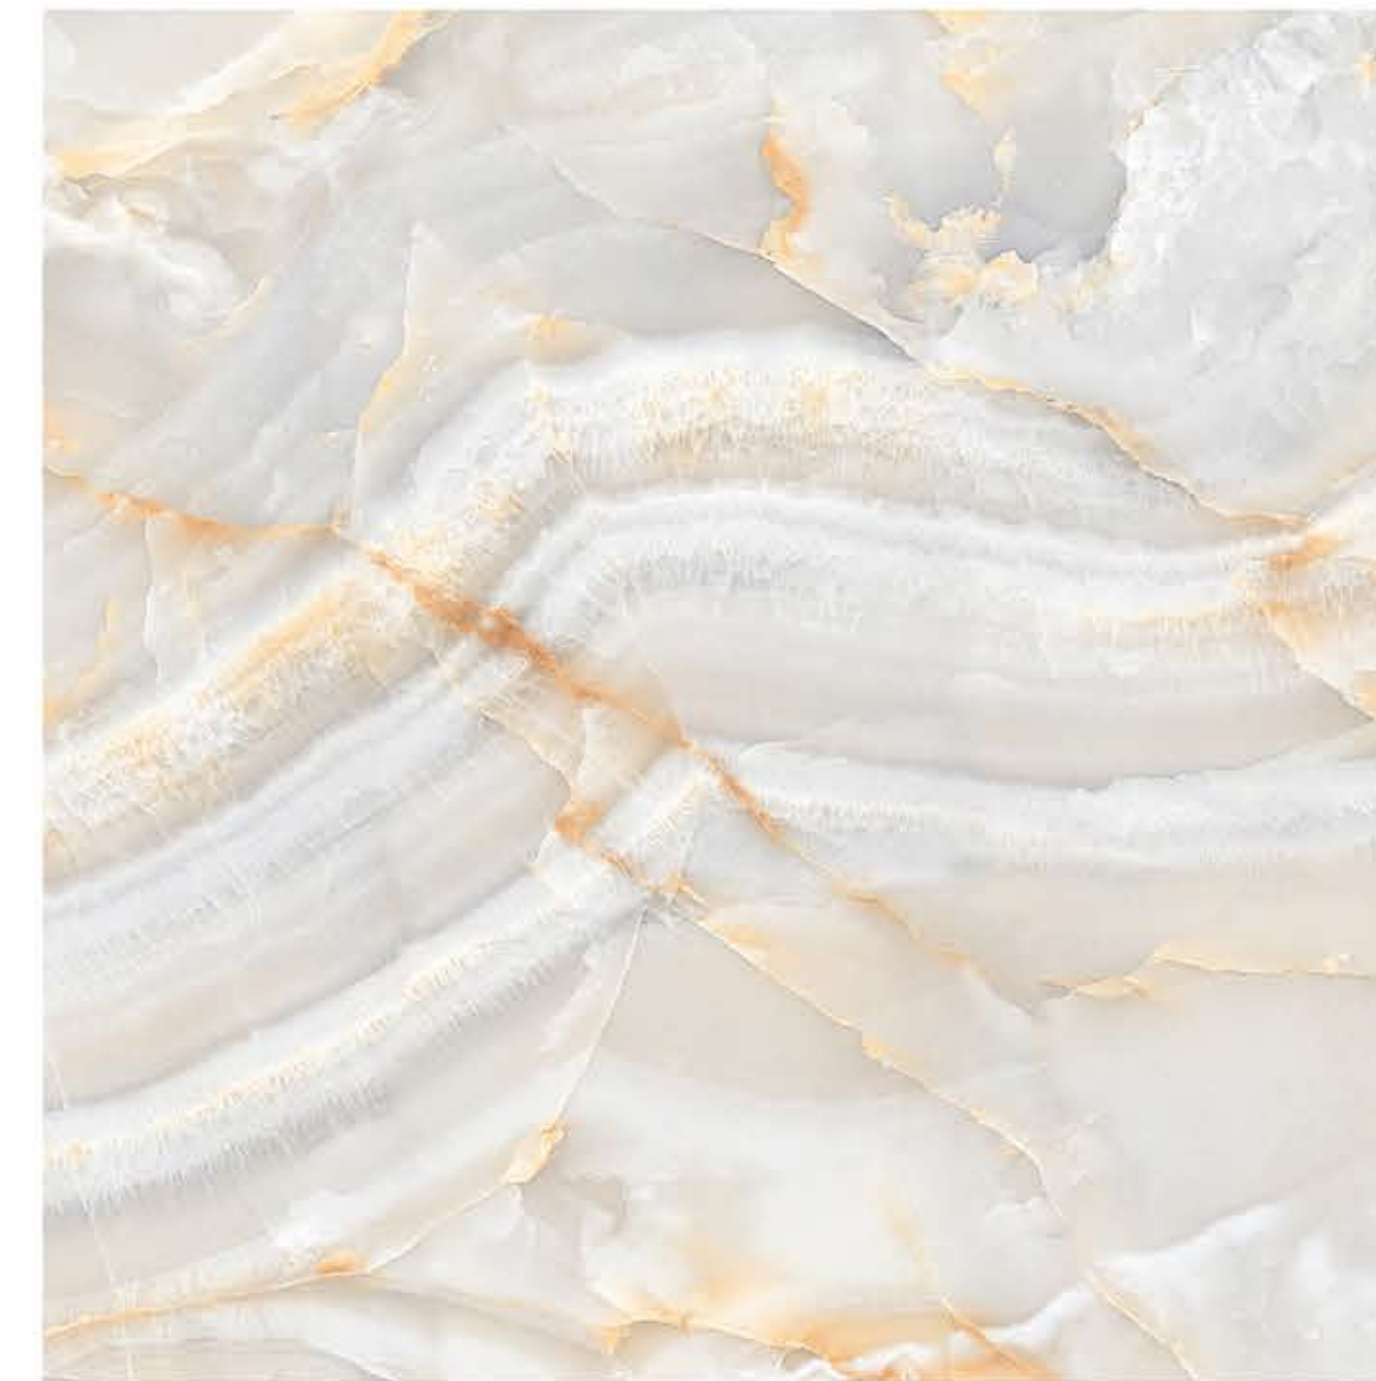

Golden Onyx

Resistant to staining

Acid Resistant

Thermal shock resistant

Frost resistant

Anti-slip

Easy to install