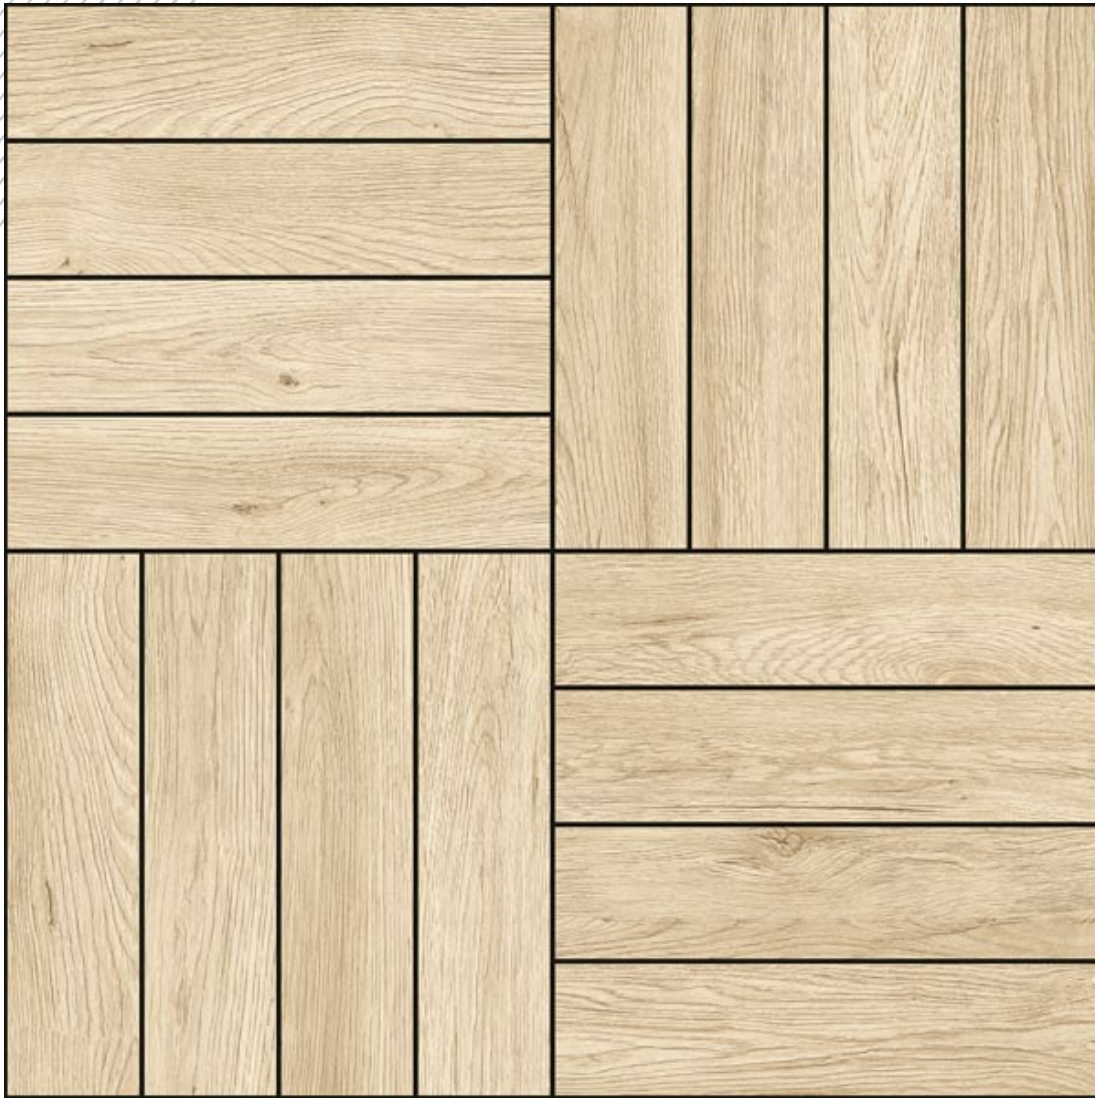

CREMA LINE

SIZE
600 X 600 MM

FINISH
WOOD,