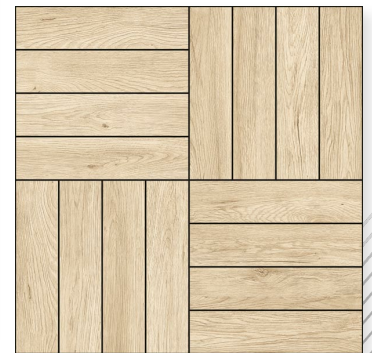

CREMA LINE

SIZE
600 X 600 MM

FINISH
WOOD,