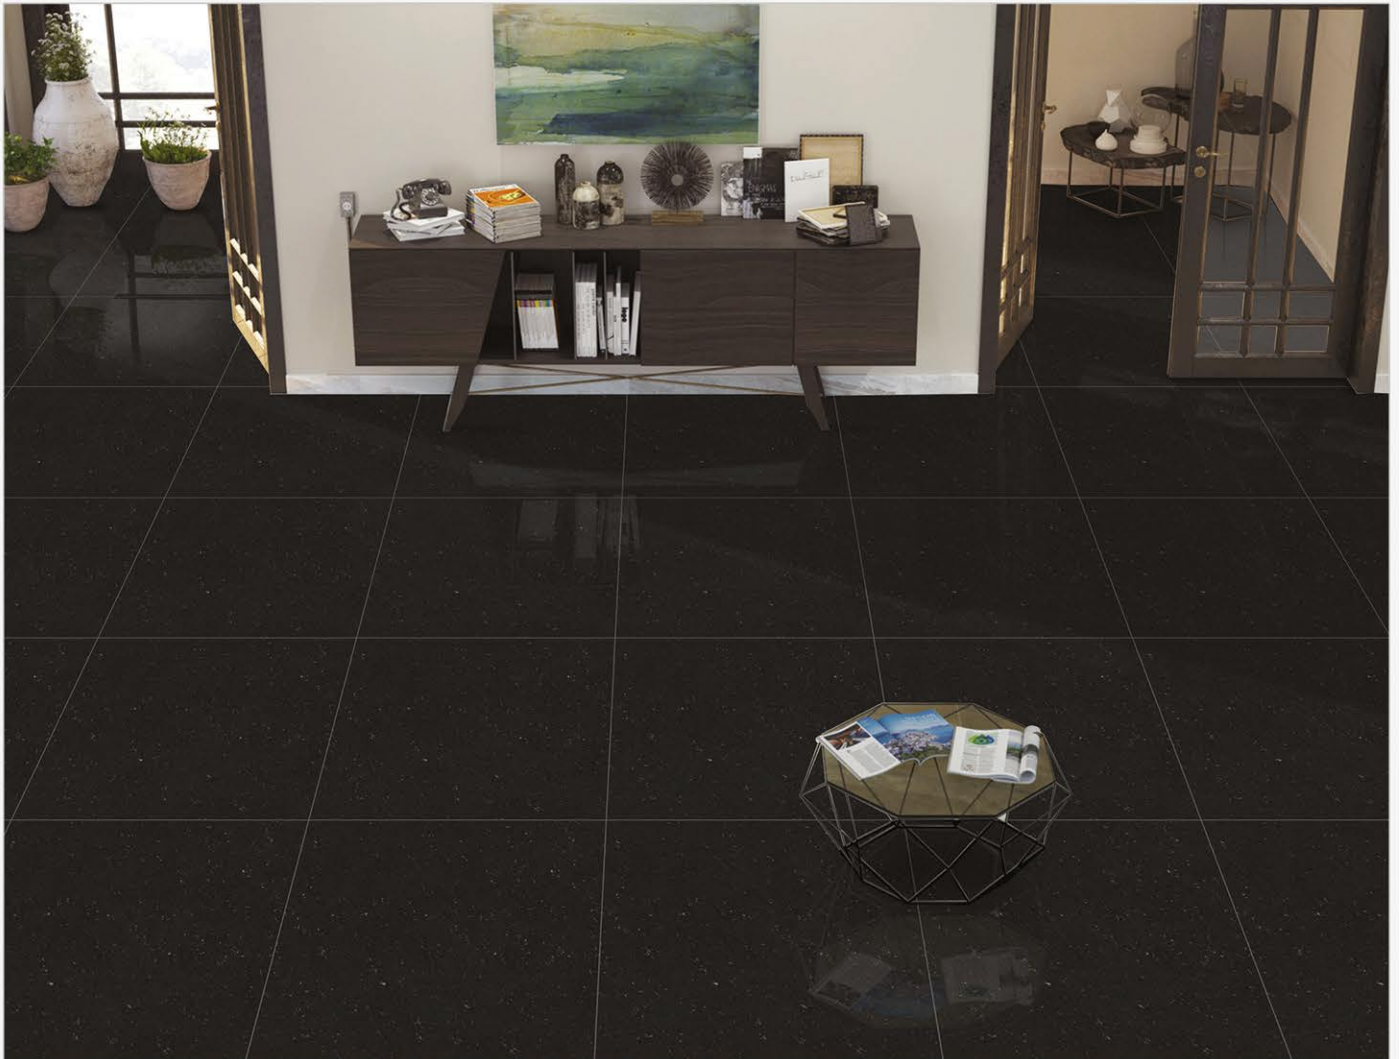

GALA RED

600 X 600 MM
GALA SERIES

(DARK)

**DOUBLE
CHARGE**

VITRIFIED TILES

GALA BLACK

600 X 600 MM
GALA SERIES

(DARK)