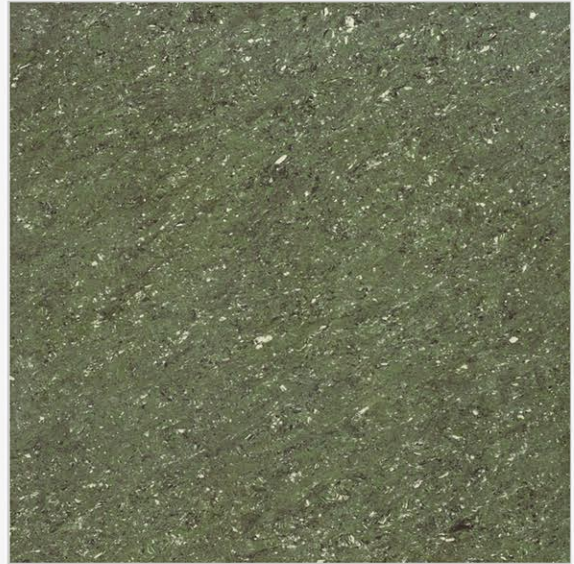

(DARK)

DOUBLE CHARGE

VITRIFIED TILES

GALA GREEN

600 X 600 MM
GALA SERIES

(DARK)

**DOUBLE
CHARGE**

VITRIFIED TILES