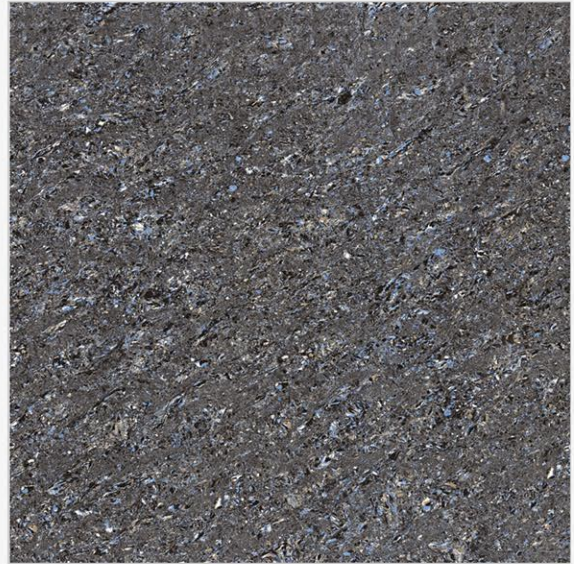

VITRIFIED TILES

GALA SLATE

600 X 600 MM
GALA SERIES

(DARK)

**DOUBLE
CHARGE**

VITRIFIED TILES

GALA GALAXY

600 X 600 MM
GALA SERIES