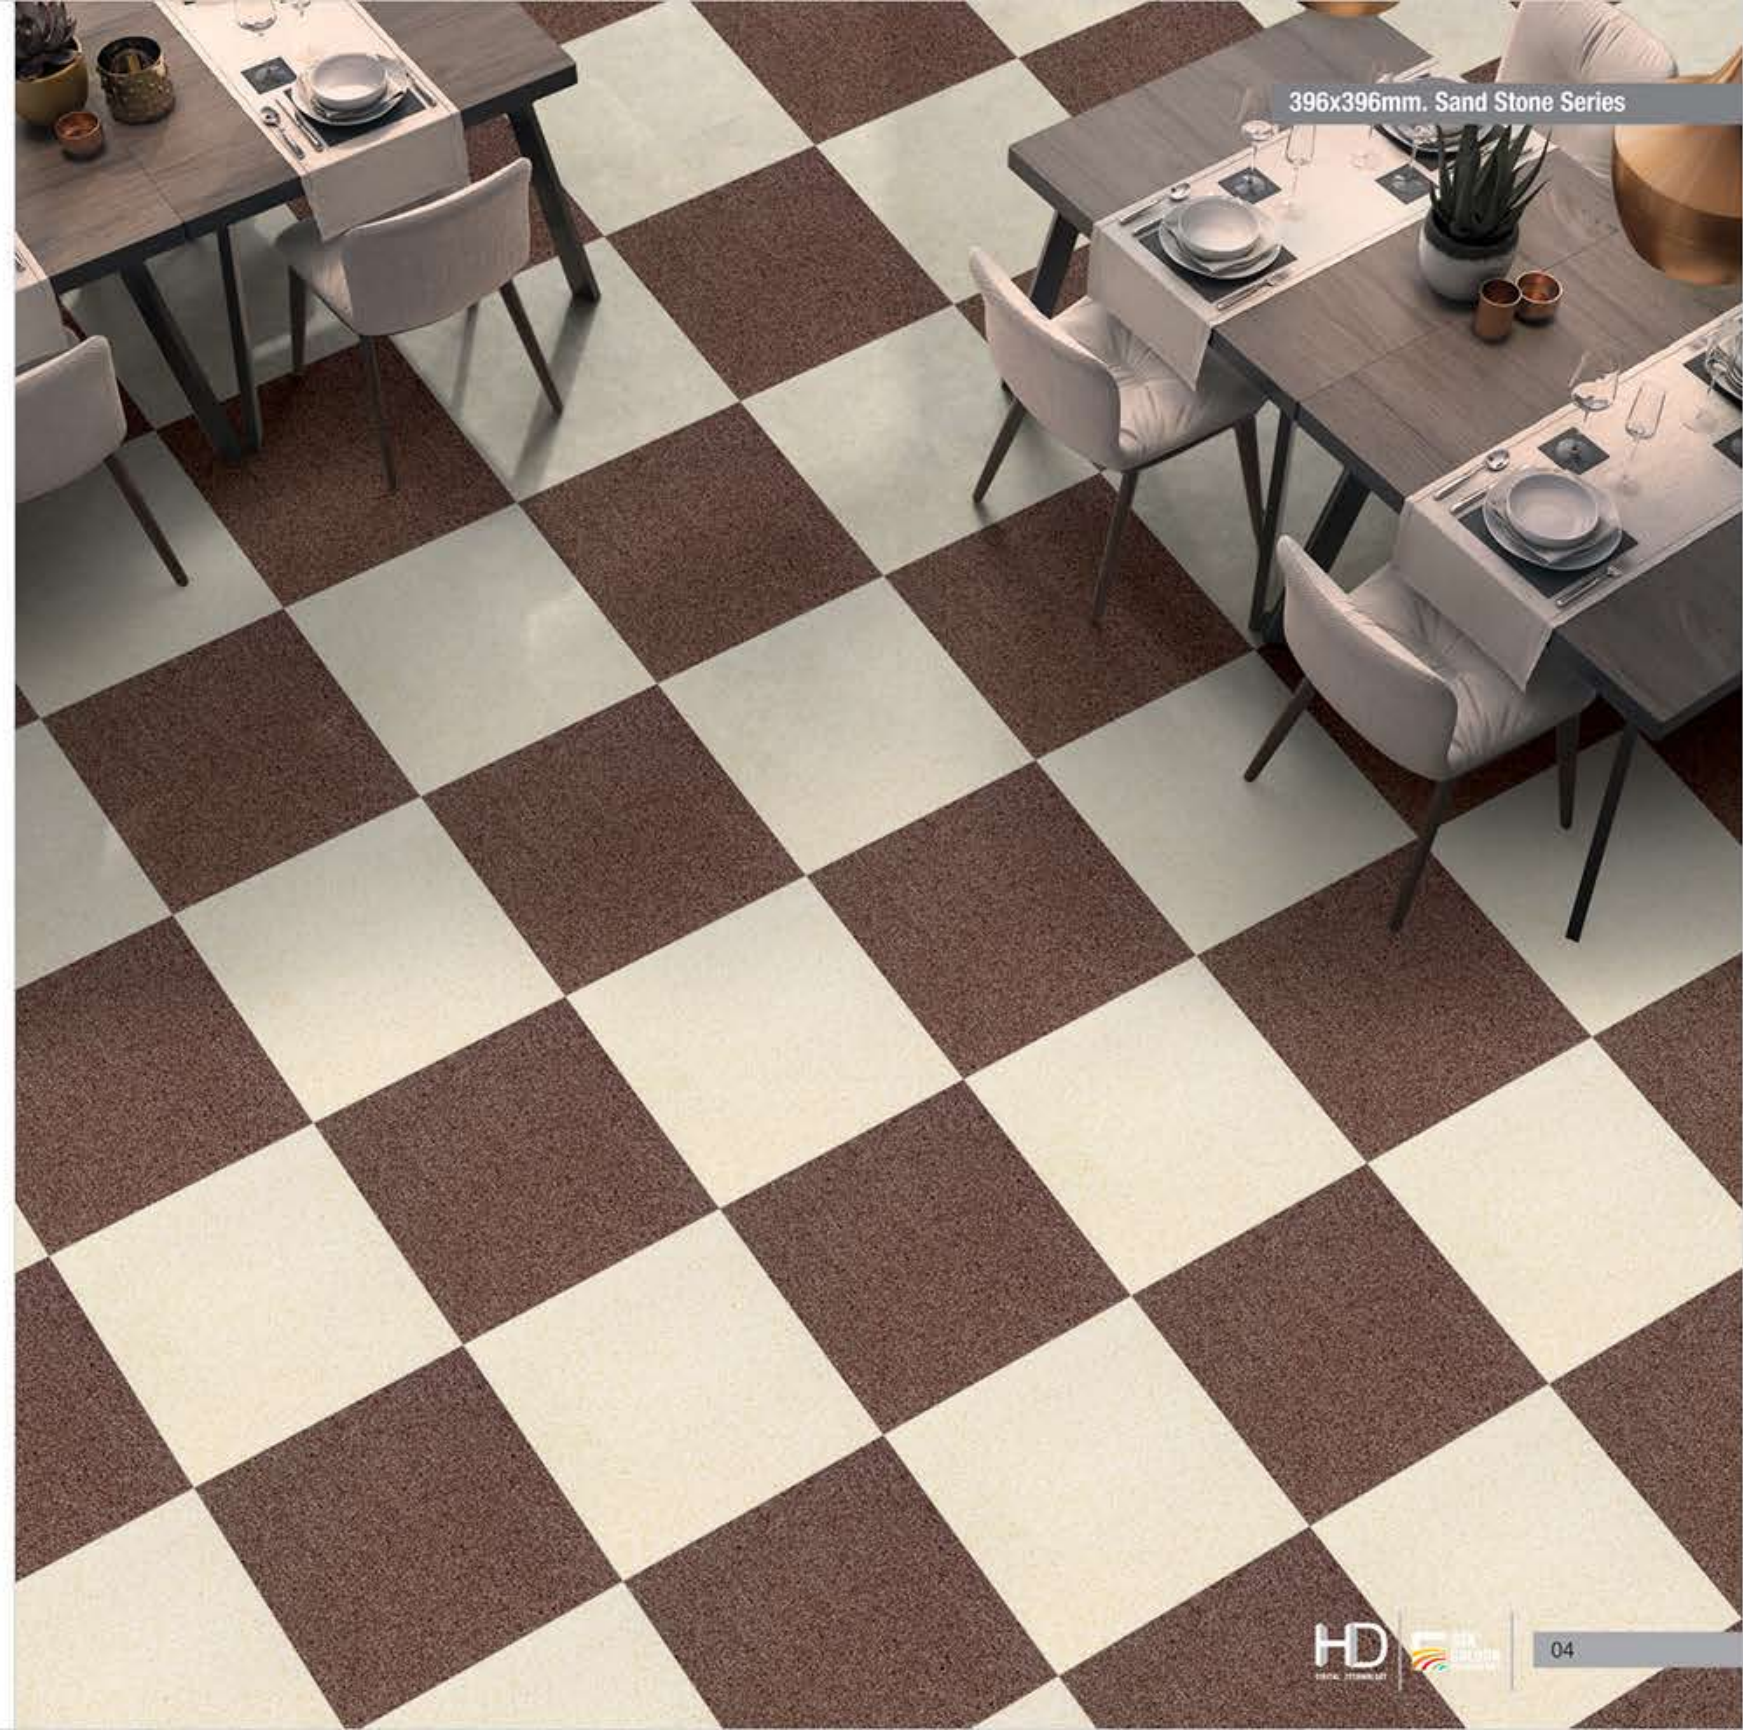

- Stain Resistant
- Sparkle Effect
- Highly Durable
- Suitable for Outdoor & Indoor application
- Suitable for Heavy Traffic Area

CREMA

FUSION

BROWN

CHERRY

SNOW

396x396mm. Sand Stone Series

SANDSTONE